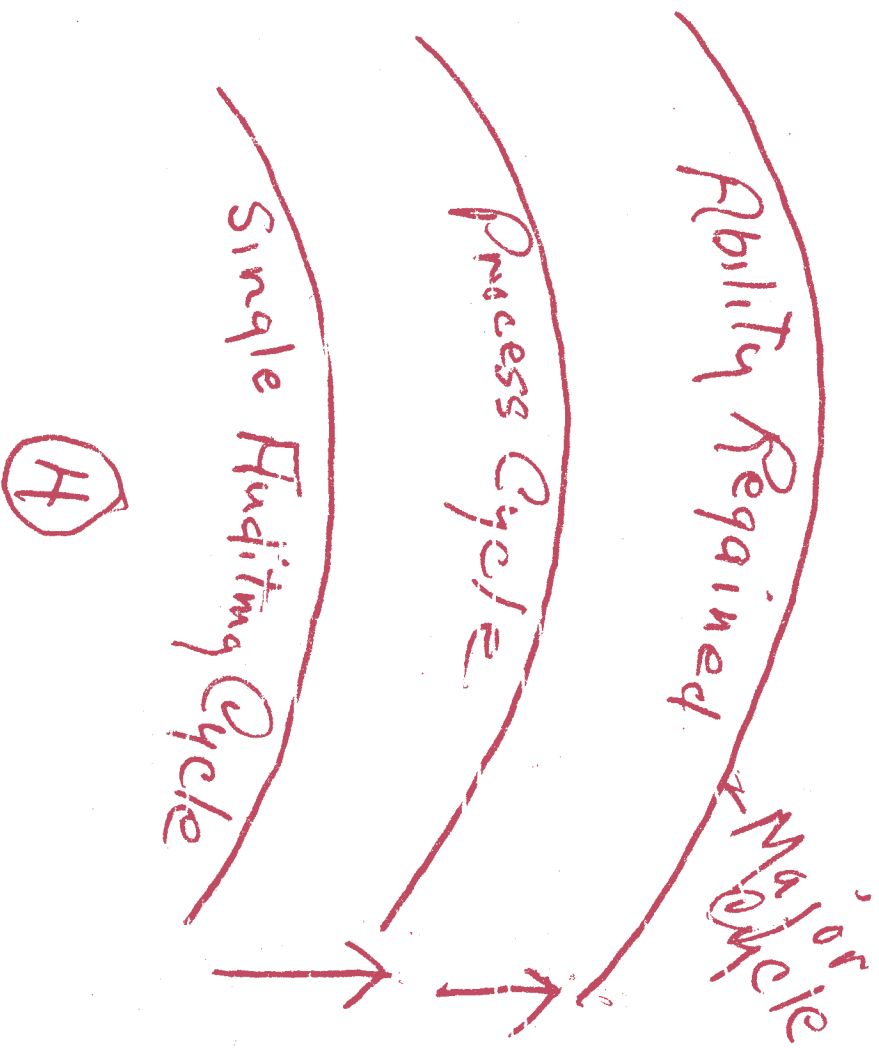

July 25, AD13  
August 7, AD13  
August 8, AD13

LRH:dr  
Copyright © 1963  
by L. Ron Hubbard  
ALL RIGHTS RESERVED

L. RON HUBBARD

SHSBE KRPH Lecture Jul 25, 63

Fluid Flow

③

Origin

SHSBE & RH lecture Jul 25, 63

Major Cognition  
Cognition  
TA Flat  
Ability Regained  
Bequal  
com in lag  
on  
Commands

(5)

Life Potential

$\Theta^n$   
A  
R  
C

— versus —>

$\Theta$  Bill  
A  
 $\Theta$  Joe

$\Theta^n$  (Thought)  
Matter  
Energy  
Space  
Time  
Form  
Location  
The Things of life